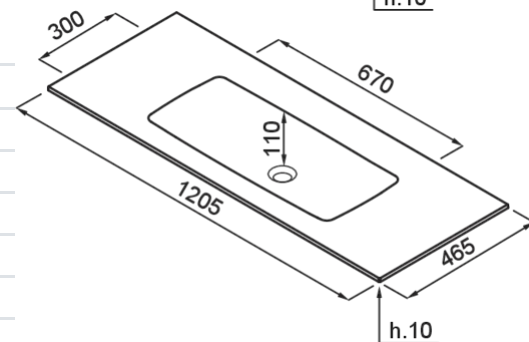

DECISO 120

Technical Drawing

0	
Description	Vanity, 1 bowl
Model	DECISO 120
0	Vanity
Dimensions (mm)	1205 x 487; 1205 x 465
Number of Bowls	1
Bowl Depth (mm)	110