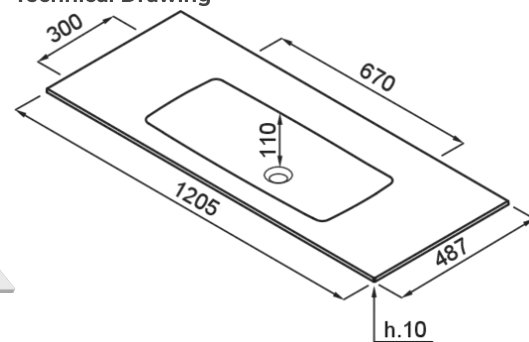

DECISO 120

Technical Drawing

0	
Description	Vanity, 1 bowl
Model	DECISO 120
0	Vanity
Dimensions (mm)	1205 x 487; 1205 x 465
Number of Bowls	1
Bowl Depth (mm)	110